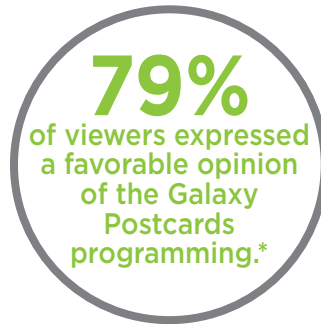

*IBOPE Zogby International Survey Results

**Data provided by SNL Kagan

Galaxy Postcards Empowers You To:

Grow Your Audience, Not Your Cost

- Join the premier multicultural and faith-based direct-to-home community in North America
- Connect with an engaged audience which has grown consistently over the last 15 years
- Same flat cost whether you reach thousands or millions of viewers