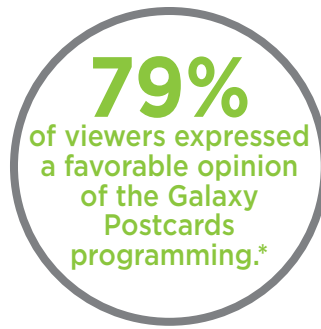

Galaxy Postcards Empowers You To:

Grow Your Audience, Not Your Cost

- Join the premier multicultural and faith-based direct-to-home community in North America
- Connect with an engaged audience which has grown consistently over the last 15 years
- Same flat cost whether you reach thousands or millions of viewers

*2017 Intelsat sentiment analysis

Control Your Quality of Service

- Guarantee a quality viewing experience with satellite reliability
- Free yourself from the internet congestion nightmare; dedicated satellite capacity removes the worry that your content will be pixelated, buffered or undelivered
- Cost-effective distribution of SD and HD content with the latest compression technologies

Galaxy Postcards is Distributed by Service Providers around the World:

Globecast

sales@globecast.com
+1 310-845-3800

MX1

Info@mx1.com

PSSI

+1 724-337-1888

STN

Sales@stn.eu
00386-1-527-2440

Intelsat

GalaxyPostcards@Intelsat.com

ABOUT INTELSAT

Intelsat operates the world's first Globalized Network, delivering high-quality, cost-effective video and broadband services anywhere in the world. Intelsat's Globalized Network combines the world's largest satellite backbone with terrestrial infrastructure, managed services and an open, interoperable architecture to provide customers increased reach and a new generation of network services.

Thousands of organizations serving billions of people worldwide rely on Intelsat to provide ubiquitous broadband connectivity, multi-format video broadcasting, secure satellite communications and seamless mobility services. The end result is an entirely new world, one that allows us to envision the impossible, connect without boundaries and transform the ways in which we live.

www.intelsat.com

INTELSAT

Envision. Connect. Transform.